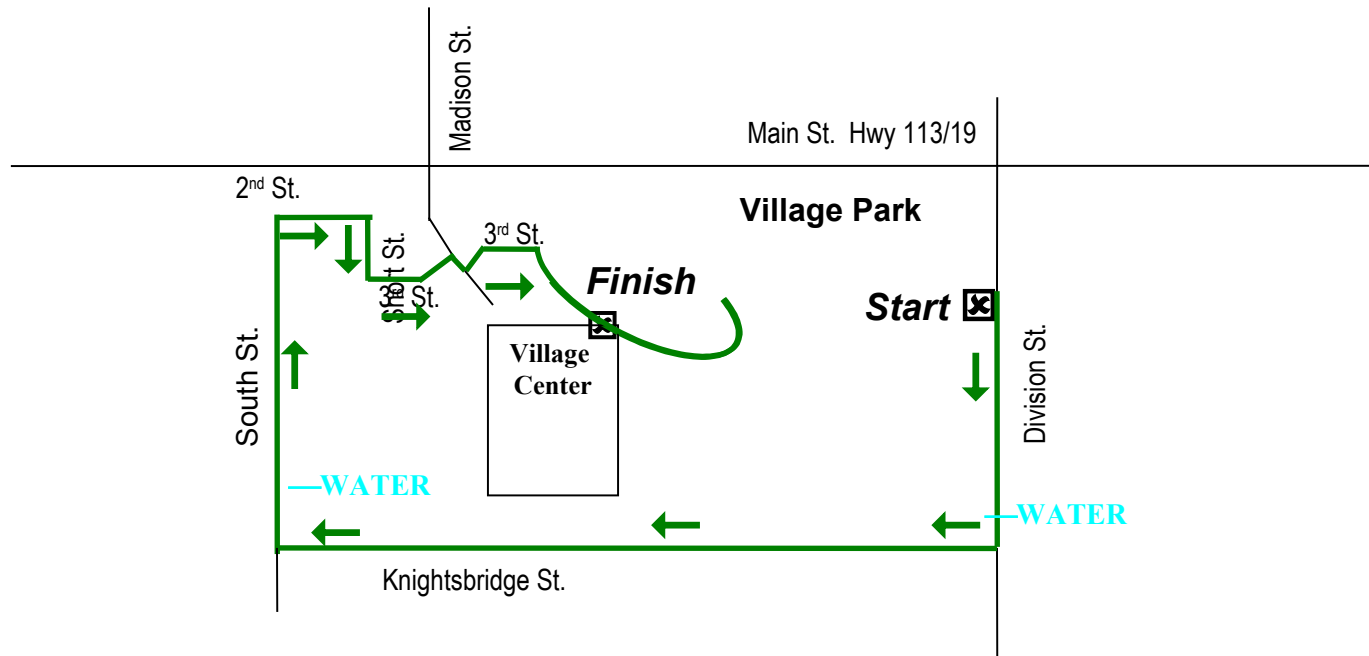

map not
to scale

WaunaFest Run Two-Mile Community Walk Route

*Registration at
Village Center
333 S. Madison St.*

Note Start Time: 7:35 am